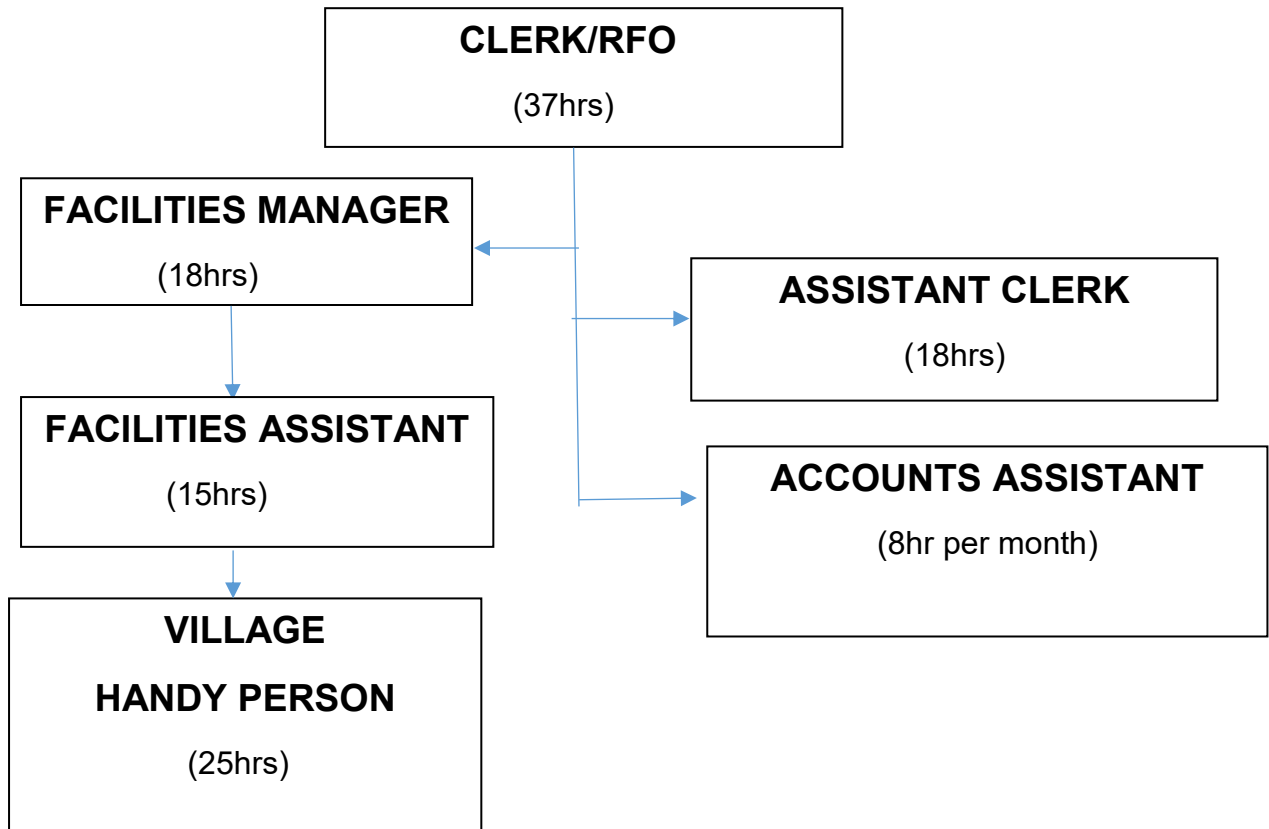

## Staffing Structure Diagram – Nettleham Parish Council

(Weekly contracted hours, as shown in brackets, per job role)